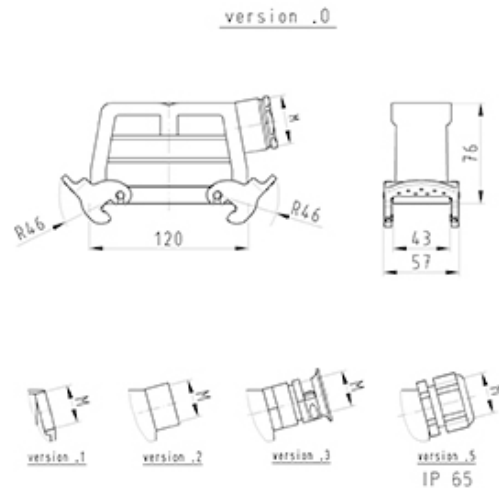

Datasheet

Item No. 73.355.6435.1

Hood BAS GOT GD 64HM25 50 A1

revos BASIC 500V size 24H hood with threaded collar M25, lateral cable entry, with double locking levers, high design

Item No.	73.355.6435.1
EAN	4015573624276
order unit	1 Piece(s)

Approvals

Technical data

General

ArticlePrice	udp_no_price
Nominal voltage	500
Housing material	Aluminium
Colour	Grey
Surface	With powder coating
Degree of protection (IP)	Other
UV resistant	Yes
Inflammability class of insulation material acc. with UL94	Other
Operating temperature range min.	-40 °C
Operating temperature range max.	120 °C

Model

DIN-size	24H
Model	male
Locking mechanism	Double locking levers
Cable entry	Sideways
Type of cable	Thread
With cable screw gland	No
Thread size M	25
Hinged lid	No
EMC-version	No